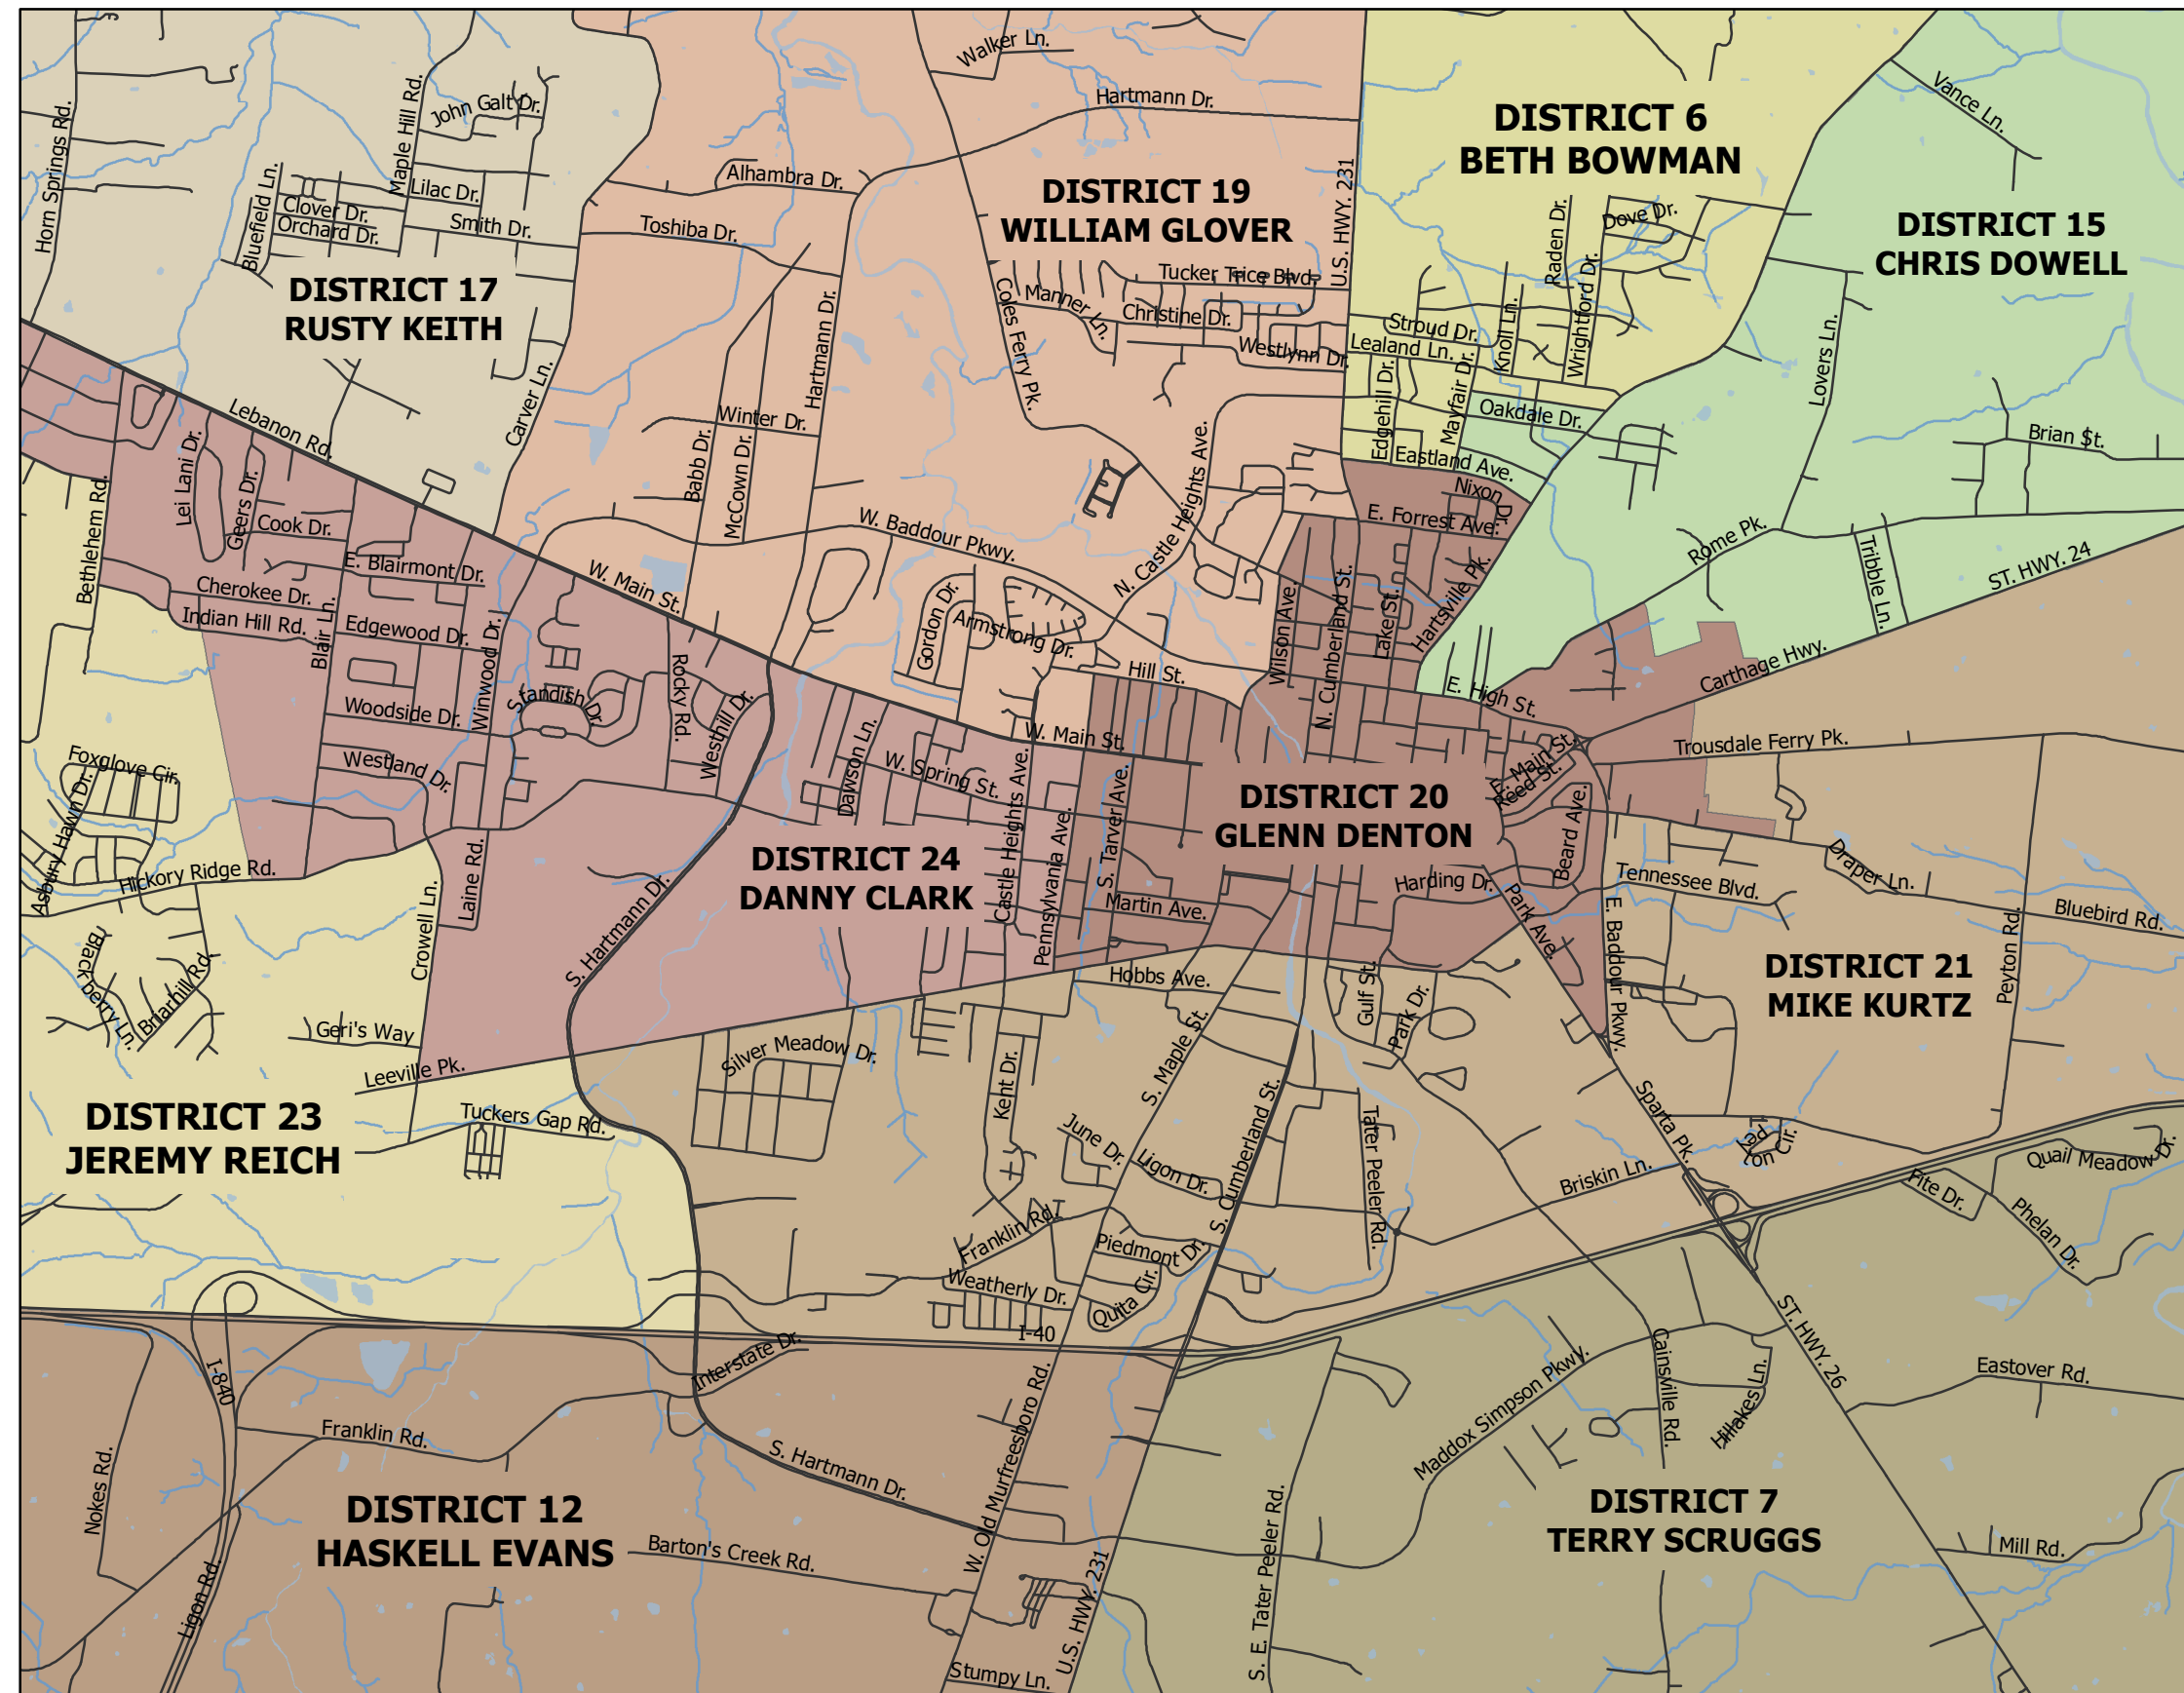

Wilson County Commission Districts

Based on 2020 census reapportionment

LEBANON INSET

MT. JULIET INSET

This map was created by the Wilson County Planning Office using the most current data available. It is intended for reference use only.