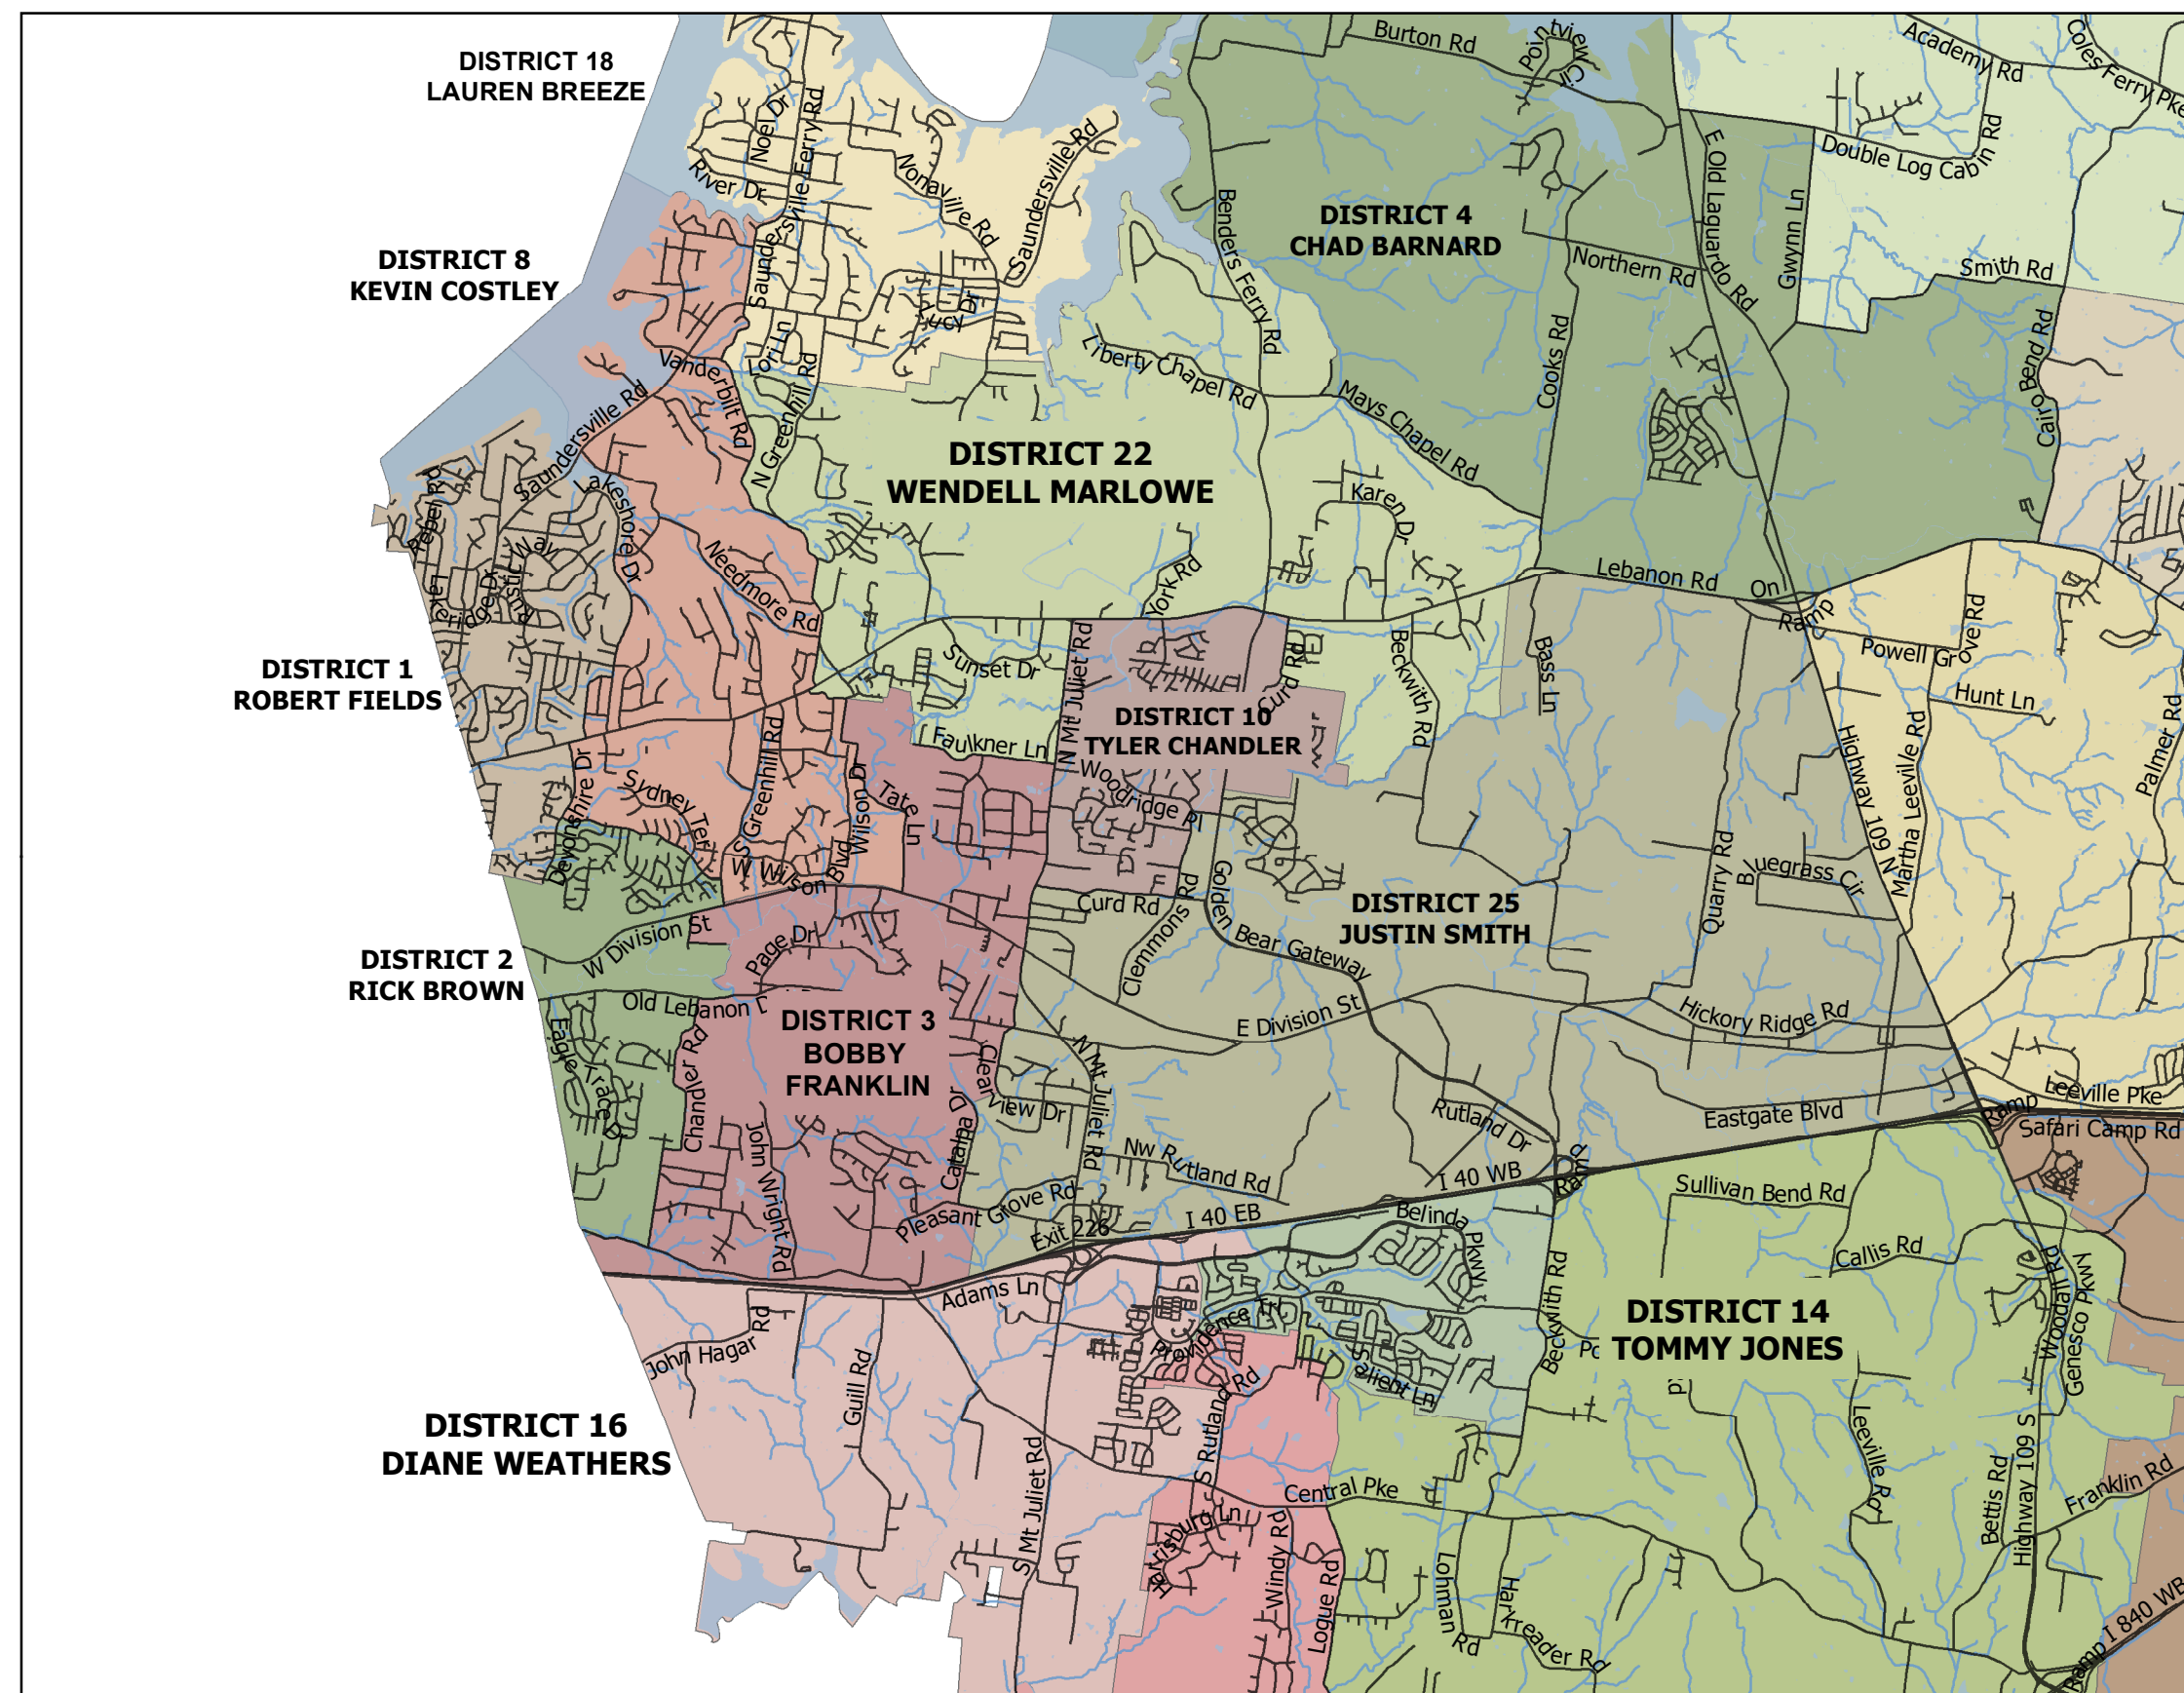

Wilson County Commission Districts

Based on 2020 census reapportionment

LEBANON INSET

MT. JULIET INSET

This map was created by the Wilson County Planning Office using the most current data available. It is intended for reference use only.